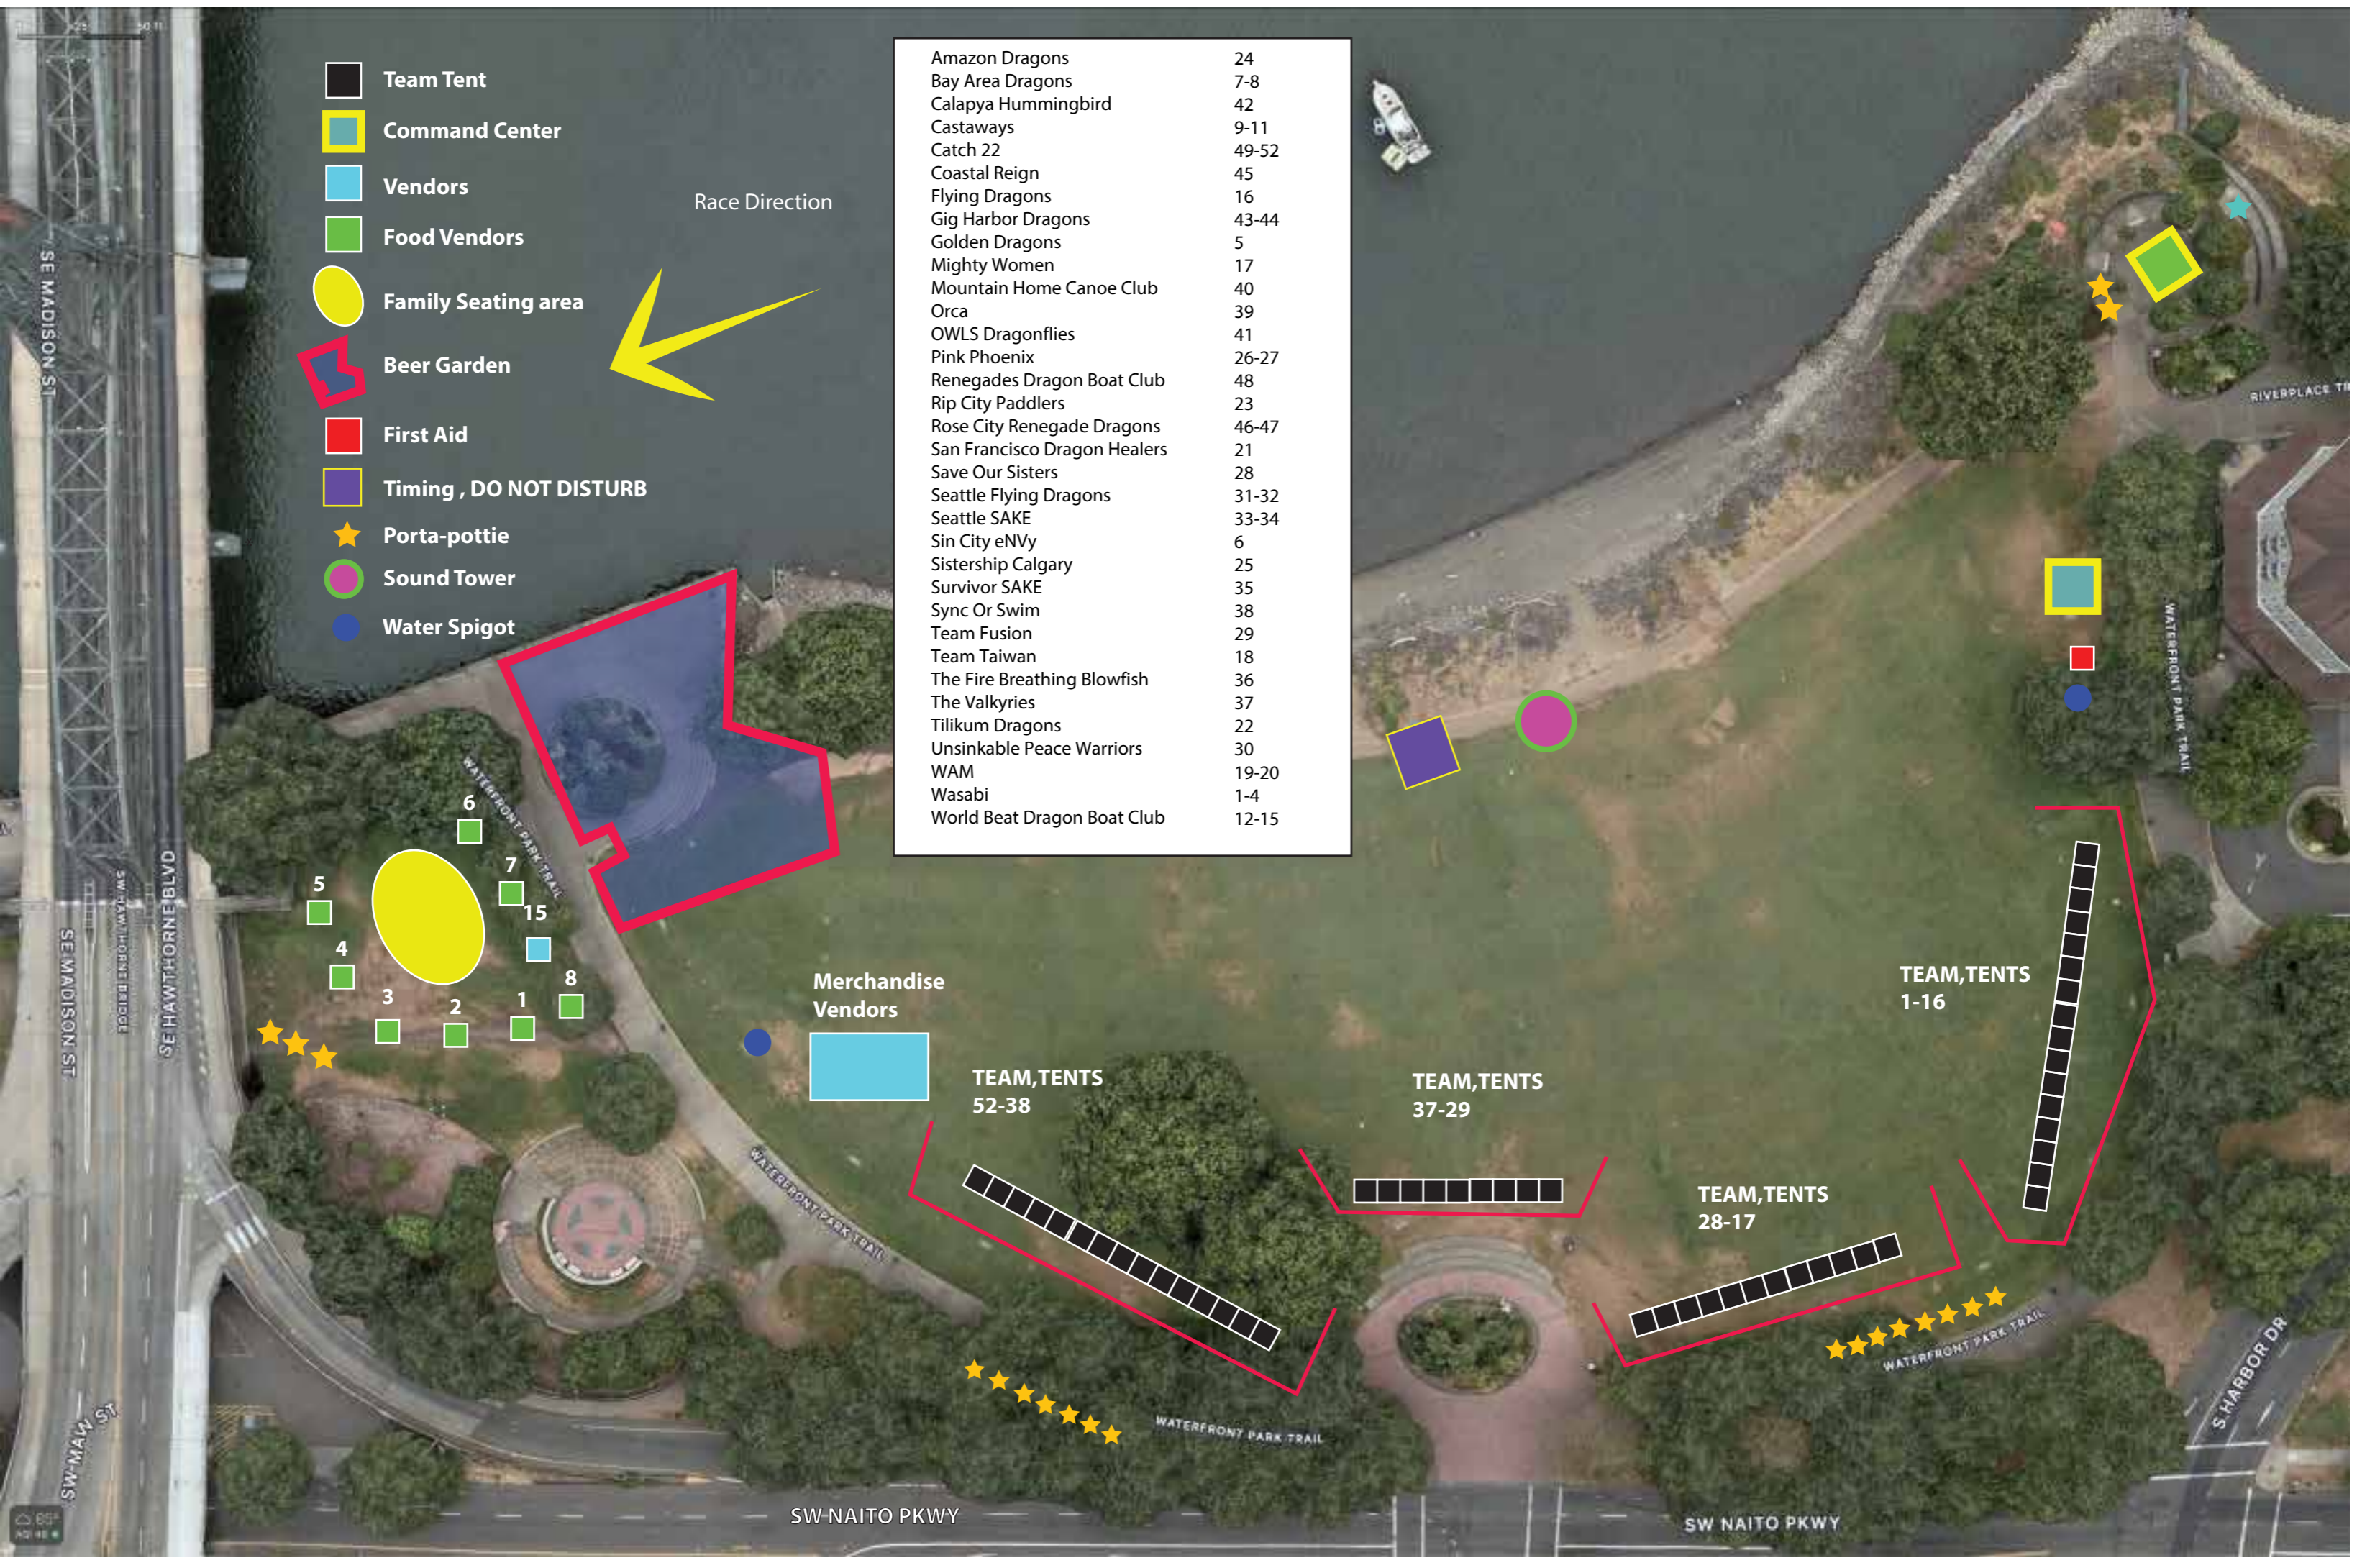

-  Team Tent
-  Command Center
-  Vendors
-  Food Vendors
-  Family Seating area
-  Beer Garden
-  First Aid
-  Timing , DO NOT DISTURB
-  Porta-pottie
-  Sound Tower
-  Water Spigot

Race Direction

Amazon Dragons	24
Bay Area Dragons	7-8
Calapya Hummingbird	42
Castaways	9-11
Catch 22	49-52
Coastal Reign	45
Flying Dragons	16
Gig Harbor Dragons	43-44
Golden Dragons	5
Mighty Women	17
Mountain Home Canoe Club	40
Orca	39
OWLS Dragonflies	41
Pink Phoenix	26-27
Renegades Dragon Boat Club	48
Rip City Paddlers	23
Rose City Renegade Dragons	46-47
San Francisco Dragon Healers	21
Save Our Sisters	28
Seattle Flying Dragons	31-32
Seattle SAKE	33-34
Sin City eNvy	6
Sistership Calgary	25
Survivor SAKE	35
Sync Or Swim	38
Team Fusion	29
Team Taiwan	18
The Fire Breathing Blowfish	36
The Valkyries	37
Tilikum Dragons	22
Unsinkable Peace Warriors	30
WAM	19-20
Wasabi	1-4
World Beat Dragon Boat Club	12-15

- 6
- 7
- 15
- 8
- 5
- 4
- 3
- 2
- 1

Merchandise Vendors

TEAM, TENTS 52-38

TEAM, TENTS 37-29

TEAM, TENTS 28-17

TEAM, TENTS 1-16

SW NAITO PKWY

SW NAITO PKWY

S HARBOR DR

SE MADISON ST

SE MADISON ST

SW MAW ST

SE HAWTHORNE BLVD

SW HAWTHORNE BLVD

WATERFRONT PARK TRAIL

WATERFRONT PARK TRAIL

WATERFRONT PARK TRAIL

WATERFRONT PARK TRAIL

WATERFRONT PARK TRAIL

RIVERPLACE TRAIL